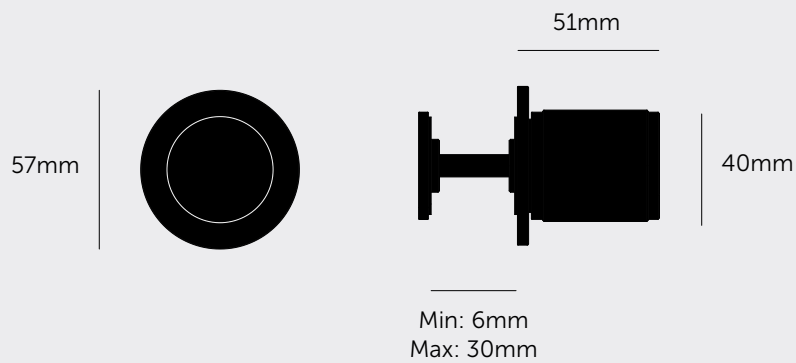

BUSTER+PUNCH

LONDON

[product.]

FIXED DOOR KNOB / SINGLE-SIDED / LINEAR

[motion. **FIXED.**]

[knurl. **LINEAR.**]

[range. **DOOR HARDWARE.**]

A FIXED, SINGLE-SIDED, DOOR KNOB made from solid metal and featuring our elegant LINEAR KNURLED detailing. Works great on all internal doors and can be combined with our matching door accessories. Available in four metal finishes: STEEL, BRASS, GUN METAL and WELDERS BLACK.

[type. **SINGLE-SIDED.**]

[info. **MEASUREMENTS.**]

[info. **SPECIFICATIONS.**]

A single solid metal door knob, with rear side cosmetic circular disc.

Designed to be fixed onto any wooden or glass door.

Fits doors of thickness: minimum 6 mm to maximum 30 mm (with supplied fixings*).