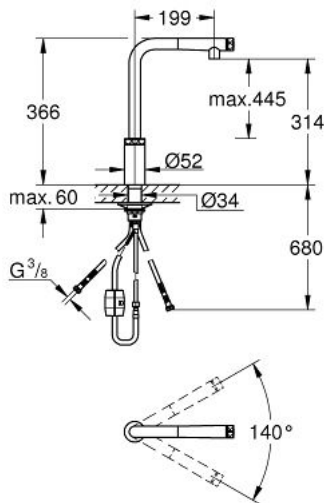

## 31 613 DA0 MINTA SMARTCONTROL SINK MIXER WITH SMARTCONTROL

### PRODUCT DESCRIPTION

- Colour: warm sunset
- single hole installation
- GROHE Long-Life finish
- pull-out spray with laminar
- metal spray
- GROHE Magnetic Docking guarantees easy retraction and smooth docking of the spray head back to the starting position
- GROHE SmartControl push for ON-OFF, turn for volume adjustment from water saving eco mode to Full Flow
- temperature adjustment by turning of mixing valve on body
- swivel tubular spout
- swivel area 140°
- protected against backflow
- flexible connection hoses
- metal fixation set
- Lead and Nickel Free Inner Water Ways

### SPARE PARTS, July 2018 – October 2020

- 1: Pull out spray (Order-nr. 48487DA0)
- 1.1: Dirt strainer (Order-nr. 0676800M)
- 1.2: Non-return valve (Order-nr. 08565000)
- 1.3: Flow control set (Order-nr. 48470000)
- 2: Shower hose (Order-nr. 48488000)
- 3: Mounting set (Order-nr. 48477000)
- 4: Support plate (Order-nr. 05334000)
- 5: Non-return valve (Order-nr. 45881000)
- 6: Dirt strainer (Order-nr. 0676800M)