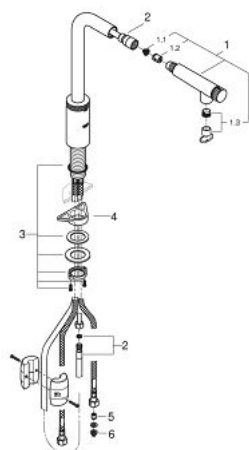

## 31 613 DA0 MINTA SMARTCONTROL SINK MIXER WITH SMARTCONTROL

### PRODUCT DESCRIPTION

- Colour: warm sunset
- single hole installation
- GROHE Long-Life finish
- pull-out spray with laminar
- metal spray
- GROHE Magnetic Docking guarantees easy retraction and smooth docking of the spray head back to the starting position
- GROHE SmartControl push for ON-OFF, turn for volume adjustment from water saving eco mode to Full Flow
- temperature adjustment by turning of mixing valve on body
- swivel tubular spout
- swivel area 140°
- protected against backflow
- flexible connection hoses
- metal fixation set
- Lead and Nickel Free Inner Water Ways

### SPARE PARTS, July 2018 – October 2020

- 1: Pull out spray (Order-nr. 48487DA0)
- 1.1: Dirt strainer (Order-nr. 0676800M)
- 1.2: Non-return valve (Order-nr. 08565000)
- 1.3: Flow control set (Order-nr. 48470000)
- 2: Shower hose (Order-nr. 48488000)
- 3: Mounting set (Order-nr. 48477000)
- 4: Support plate (Order-nr. 05334000)
- 5: Non-return valve (Order-nr. 45881000)
- 6: Dirt strainer (Order-nr. 0676800M)