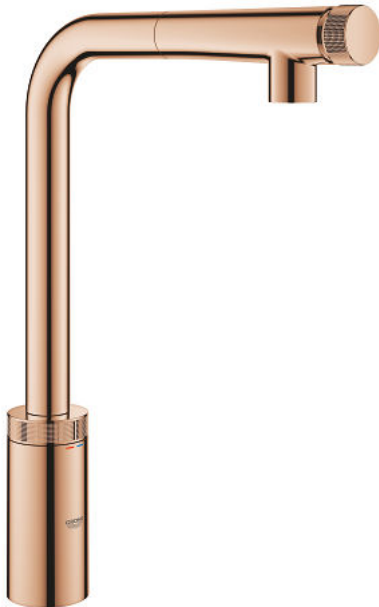

## 31 613 DA0 MINTA SMARTCONTROL SINK MIXER WITH SMARTCONTROL

### PRODUCT DESCRIPTION

- Colour: warm sunset
- single hole installation
- GROHE Long-Life finish
- pull-out spray with laminar
- metal spray
- GROHE Magnetic Docking guarantees easy retraction and smooth docking of the spray head back to the starting position
- GROHE SmartControl push for ON-OFF, turn for volume adjustment from water saving eco mode to Full Flow
- temperature adjustment by turning of mixing valve on body
- swivel tubular spout
- swivel area 140°
- protected against backflow
- flexible connection hoses
- metal fixation set
- Lead and Nickel Free Inner Water Ways