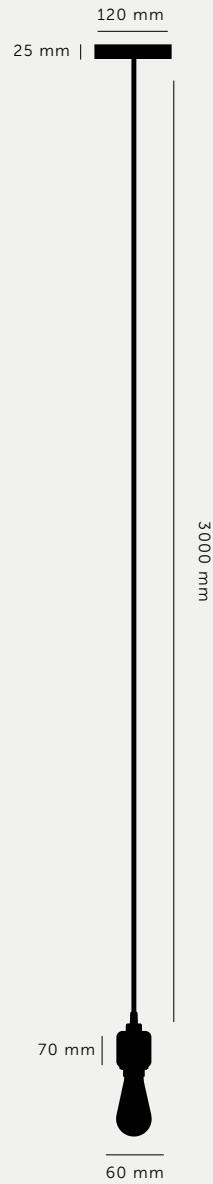

# BUSTER + PUNCH

LONDON

[ product. ]

## HEAVY METAL / LINEAR

[ type. **PENDANT.** ]

[ knurl. **LINEAR.** ]

[ material. **SOLID METAL.** ]

A light pendant made from solid metal and featuring our signature, diamond-cut, LINEAR-KNURL pattern. This light has an E27 bulb socket and comes with matt black rubber cord and a matt black metal ceiling rose. The light looks best when teamed up with one of our BUSTER BULBS, sold separately. The pendant is available in BURNT STEEL, GUN METAL and STEEL.

[ type. **HEAVY METAL / PENDANT.** ]

[ info. **MEASUREMENTS.** ]

[ info. **SPECIFICATIONS.** ]

Heavy Metal Pendant

E27 SCREW

220-240V~

IP20

40W MAX

Bulbs sold separately

[ info. **FINISH & SKU NUMBERS.** ]

[ finish. ]

[ sku. ]

 Burnt Steel

RHM-361601

 Gun Metal

RHM-351602