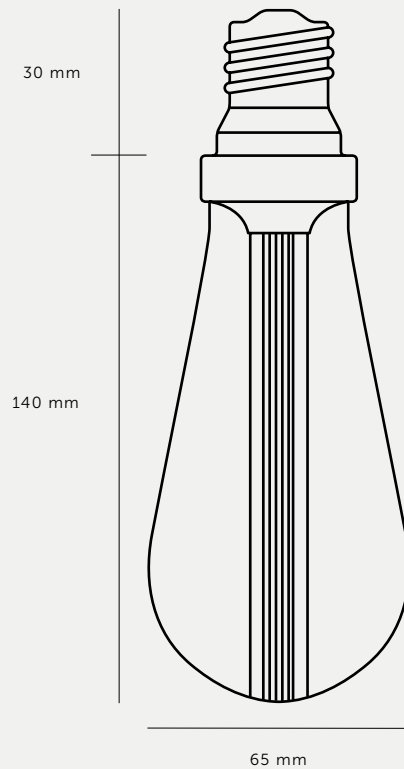

The bulb fits in any E27 screw light fitting, but looks especially great when teamed up with our Heavy Metal or Hooked lighting ranges.

[ finish. **GOLD.** ]

[ finish. **SMOKED BRONZE.** ]

[ finish. **CRYSTAL.** ]

---

[ type. **2W DIMMABLE.** ]

---

[ info. **MEASUREMENTS.** ]

---

\*For energy labels see page no. 4

---

[ info. **SPECIFICATIONS.** ]

---

Power: 2W  
Type: Dimmable LED  
Screw fitting: E27  
Supply: 220-240 VAC  
Expected Life: 35,000 hrs

Lumen: Crystal max 100, Gold max 90, Smoked max 60.

Light appearance: Crystal 2600k, Gold 2400k, Smoked 2500k.