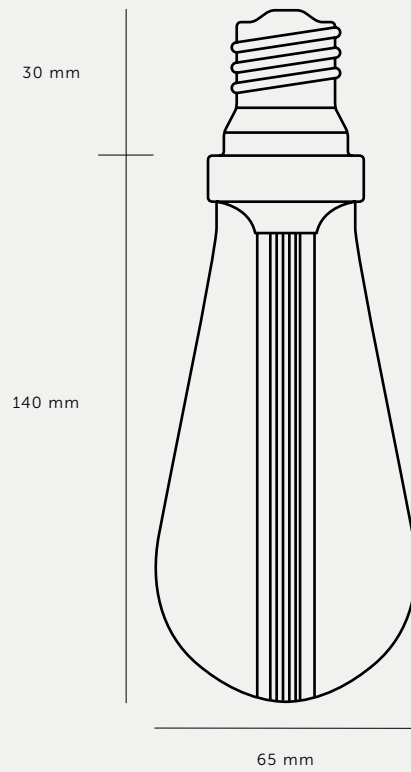

---

\*For energy labels see page no. 4

---

[ info. **SPECIFICATIONS.** ]

---

Power: 2W  
Type: Non-Dimmable LED  
Screw fitting: E27  
Supply: 100-240 VAC  
Expected Life: 35,000 hrs

Lumen: Crystal max 125, Gold max 100, Smoked max 75.