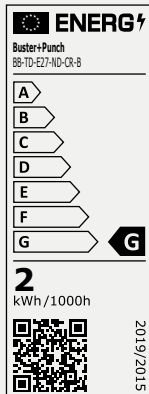

---

\*For energy labels see page no. 4

---

[ info. **SPECIFICATIONS.** ]

---

Power: 2W  
Type: Non-Dimmable LED  
Screw fitting: E27  
Supply: 100-240 VAC  
Expected Life: 35,000 hrs

Lumen: Crystal max 125, Gold max 100, Smoked max 75.

BB-TD-E27-D-CR-C

[ sku. ]

BB-TD-E27-D-GO-C

[ sku. ]

BB-TD-E27-D-SM-C

[ type. **2W NON-DIMMABLE.** ]

[ info. **ENERGY LABELS.** ]

[ sku. ]

BB-TD-E27-ND-CR-B

[ sku. ]

BB-TD-E27-ND-GO-B

[ sku. ]

BB-TD-E27-ND-SM-B

[ type. **2W NON-DIMMABLE.** ]

[ info. **POLAR CANDELA DISTRIBUTION.** ]

[ type. **2W NON-DIMMABLE.** ]