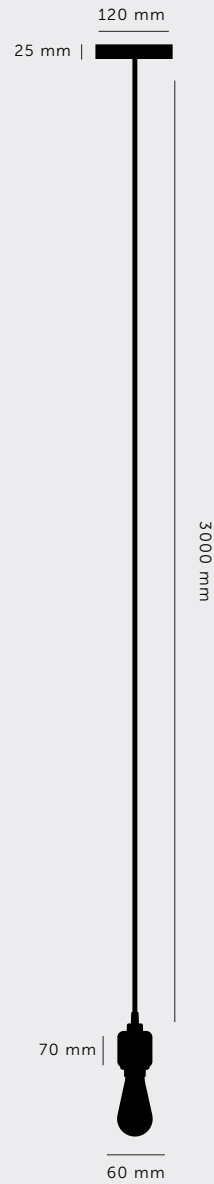

## HEAVY METAL / CROSS

[ type. **PENDANT.** ]

[ knurl. **CROSS.** ]

[ material. **SOLID METAL.** ]

A light pendant made from solid metal and featuring our signature, diamond-cut, CROSS-KNURL pattern. This light has an E27 bulb socket and comes with matt black rubber cord and a matt black metal ceiling rose. The light looks best when teamed up with one of our BUSTER BULBS, sold separately. The pendant is available in STEEL, BRASS, SMOKED BRONZE and BLACK.

[ type. **HEAVY METAL / PENDANT.** ]

[ info. **MEASUREMENTS.** ]

[ info. **SPECIFICATIONS.** ]

Heavy Metal Pendant

E27 SCREW

220-240V~

IP20

40W MAX

Bulbs sold separately

[ info. **FINISH & SKU NUMBERS.** ]

[ finish. ]

[ sku. ]

 Steel	RHM-07647
 Brass	RHM-05645
 Smoked Bronze	RHM-09646
 Matt Black	RHM-02644

[ info. **CARE INSTRUCTIONS.** ]

Wipe with damp cloth with no loose hairs, avoid using any chemicals. Please note all finishes are prone to aging.

[ info. **ALSO INCLUDED.** ]

**1x Cross Heavy Metal Pendant**

1x bullnose allen key