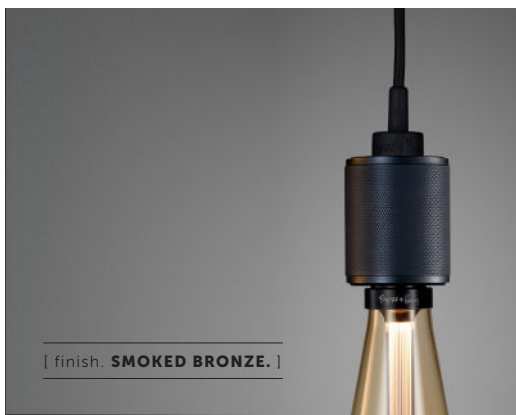

## HEAVY METAL / CROSS

[ type. **PENDANT.** ]

[ knurl. **CROSS.** ]

[ material. **SOLID METAL.** ]

A light pendant made from solid metal and featuring our signature, diamond-cut, CROSS-KNURL pattern. This light has an E27 bulb socket and comes with matt black rubber cord and a matt black metal ceiling rose. The light looks best when teamed up with one of our BUSTER BULBS, sold separately. The pendant is available in STEEL, BRASS, SMOKED BRONZE and BLACK.

[ type. **HEAVY METAL / PENDANT.** ]

[ info. **MEASUREMENTS.** ]

[ info. **SPECIFICATIONS.** ]

Heavy Metal Pendant

E27 SCREW

220-240V~

IP20

40W MAX