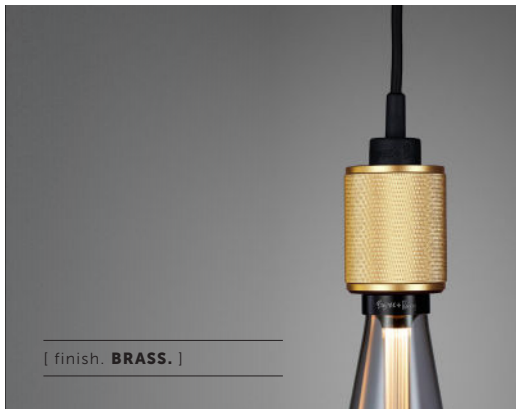

## HEAVY METAL / CROSS

[ type. **PENDANT.** ]

[ knurl. **CROSS.** ]

[ material. **SOLID METAL.** ]

A light pendant made from solid metal and featuring our signature, diamond-cut, CROSS-KNURL pattern. This light has an E27 bulb socket and comes with matt black rubber cord and a matt black metal ceiling rose. The light looks best when teamed up with one of our BUSTER BULBS, sold separately. The pendant is available in STEEL, BRASS, SMOKED BRONZE and BLACK.

[ type. **HEAVY METAL / PENDANT.** ]

[ info. **MEASUREMENTS.** ]

[ info. **SPECIFICATIONS.** ]

Heavy Metal Pendant

E27 SCREW

220-240V~

IP20

40W MAX

[ info. **ALSO INCLUDED.** ]

**1x Cross Heavy Metal Pendant**

1x bullnose allen key