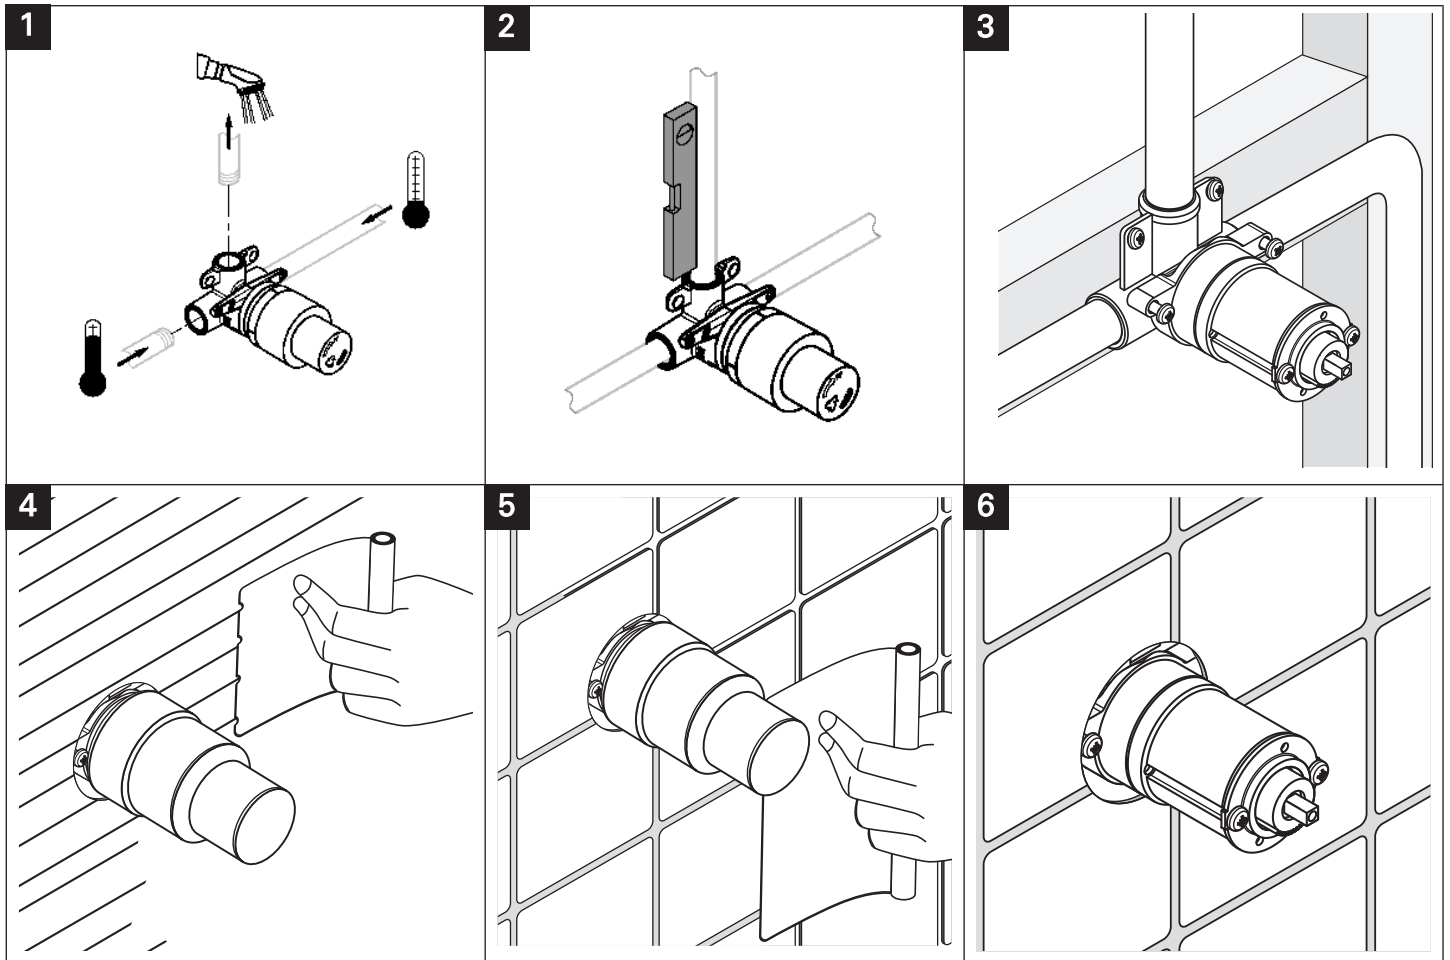

INWALL BODY
CONCEALED INWALL MIXER BODY
MODEL #32962001

Pure Freude
an Wasser

Product Specifications

Product Description:

Standard Specification:

Single-Lever Mixer 1/2", Concealed body
for shower / bath mixers
Without finishing trim set
Wall installation

GROHE SilkMove® 46 mm ceramic
cartridge Adjustable flow rate limiter
Outlet 1/2"

Installation instructions

Installation Instructions

Flush piping system prior and after installation of fitting thoroughly!