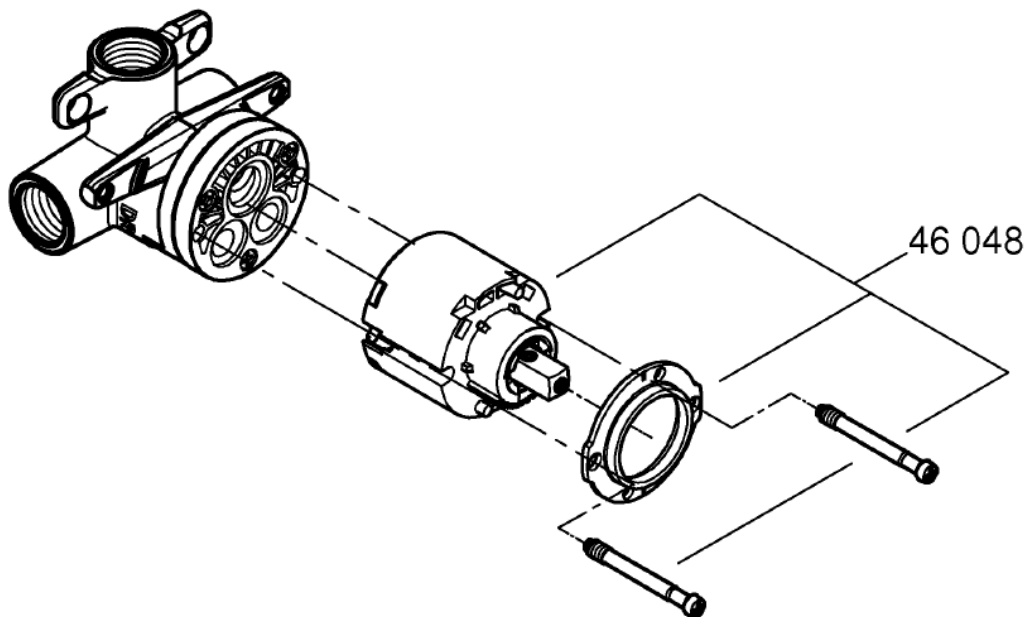

Spare Parts

Pos.-nr.	Product Description	Order-nr.	Units per package
1	Cartridge	46048000	1