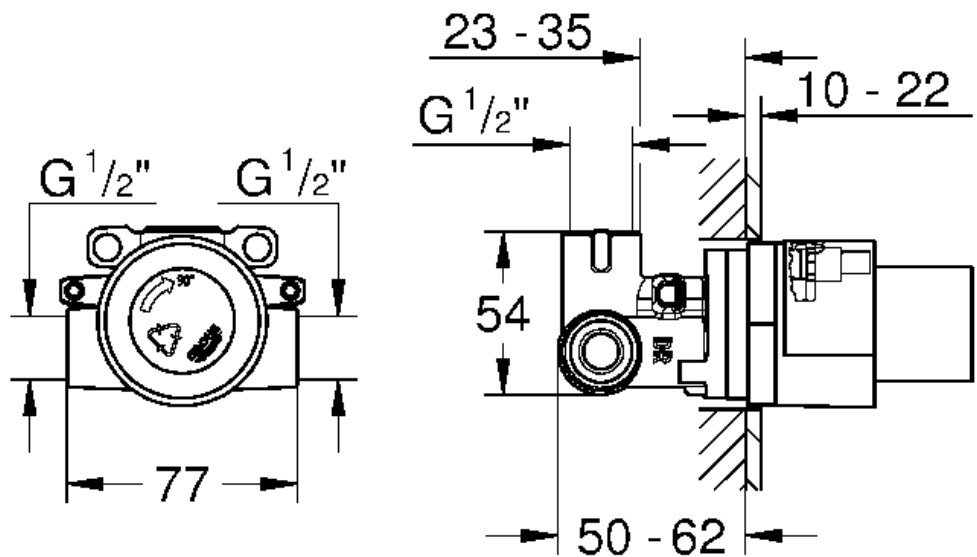

INWALL BODY
CONCEALED INWALL MIXER BODY
MODEL #32962001

Pure Freude
an Wasser

Product Specifications

Product Description:

Standard Specification:

Single-Lever Mixer 1/2", Concealed body
for shower / bath mixers
Without finishing trim set
Wall installation

GROHE SilkMove® 46 mm ceramic
cartridge Adjustable flow rate limiter
Outlet 1/2"

Installation instructions

Installation Instructions

Flush piping system prior and after installation of fitting thoroughly!