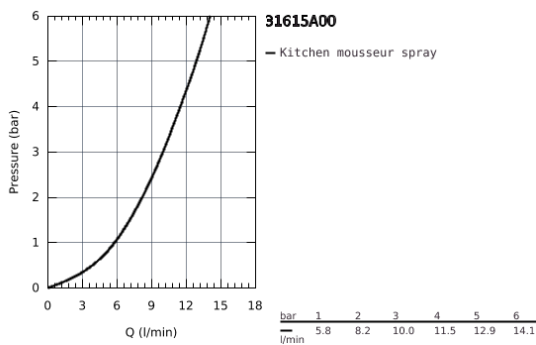

31 615 A00 ESSENCE SMARTCONTROL SINK MIXER WITH SMARTCONTROL

PRODUCT DESCRIPTION

- Colour: hard graphite
- monobloc installation
- GROHE Long-Life finish
- pull-out spray with laminar
- metal spray
- GROHE Magnetic Docking guarantees easy retraction and smooth docking of the spray head back to the starting position
- GROHE SmartControl push for ON-OFF, turn for volume adjustment from water saving eco mode to Full Flow
- temperature adjustment by turning of mixing valve on body
- swivel tubular spout
- swivel area 140°
- protected against backflow
- flexible connection hoses
- metal fixation set
- Lead and Nickel Free Inner Water Ways

31 615 A00 ESSENCE SMARTCONTROL SINK MIXER WITH SMARTCONTROL

SPARE PARTS, July 2018 – September 2020

- 1: Hand shower (Spare part-nr. 48487A00)
- 1.1: Strainer (Spare part-nr. 0676800M)
- 1.2: Non-return valve (Spare part-nr. 08565000)
- 1.3: Flow control set (Spare part-nr. 48470000)
- 2: Shower hose (Spare part-nr. 48488000)
- 3: Mounting set (Spare part-nr. 48477000)
- 4: Support plate (Spare part-nr. 05334000)
- 5: Non-return valve (Spare part-nr. 45881000)
- 6: Strainer (Spare part-nr. 0676800M)