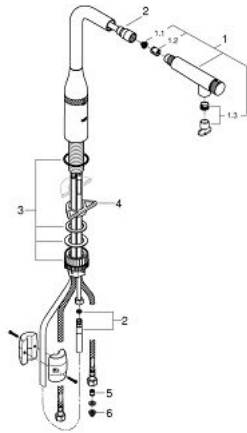

31 615 A00 ESSENCE SMARTCONTROL SINK MIXER WITH SMARTCONTROL

PRODUCT DESCRIPTION

- Colour: hard graphite
- monobloc installation
- GROHE Long-Life finish
- pull-out spray with laminar
- metal spray
- GROHE Magnetic Docking guarantees easy retraction and smooth docking of the spray head back to the starting position
- GROHE SmartControl push for ON-OFF, turn for volume adjustment from water saving eco mode to Full Flow
- temperature adjustment by turning of mixing valve on body
- swivel tubular spout
- swivel area 140°
- protected against backflow
- flexible connection hoses
- metal fixation set
- Lead and Nickel Free Inner Water Ways

31 615 A00 ESSENCE SMARTCONTROL SINK MIXER WITH SMARTCONTROL

SPARE PARTS, July 2018 – September 2020

- 1: Hand shower (Spare part-nr. 48487A00)
- 1.1: Strainer (Spare part-nr. 0676800M)
- 1.2: Non-return valve (Spare part-nr. 08565000)
- 1.3: Flow control set (Spare part-nr. 48470000)
- 2: Shower hose (Spare part-nr. 48488000)
- 3: Mounting set (Spare part-nr. 48477000)
- 4: Support plate (Spare part-nr. 05334000)
- 5: Non-return valve (Spare part-nr. 45881000)
- 6: Strainer (Spare part-nr. 0676800M)