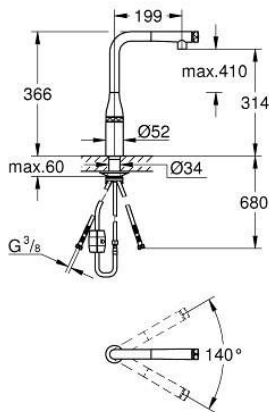

31 615 A00 ESSENCE SMARTCONTROL SINK MIXER WITH SMARTCONTROL

PRODUCT DESCRIPTION

- Colour: hard graphite
- monobloc installation
- GROHE Long-Life finish
- pull-out spray with laminar
- metal spray
- GROHE Magnetic Docking guarantees easy retraction and smooth docking of the spray head back to the starting position
- GROHE SmartControl push for ON-OFF, turn for volume adjustment from water saving eco mode to Full Flow
- temperature adjustment by turning of mixing valve on body
- swivel tubular spout
- swivel area 140°
- protected against backflow
- flexible connection hoses
- metal fixation set
- Lead and Nickel Free Inner Water Ways

31 615 A00 ESSENCE SMARTCONTROL SINK MIXER WITH SMARTCONTROL

SPARE PARTS, July 2018 – September 2020

- 1: Hand shower (Spare part-nr. 48487A00)
- 1.1: Strainer (Spare part-nr. 0676800M)
- 1.2: Non-return valve (Spare part-nr. 08565000)
- 1.3: Flow control set (Spare part-nr. 48470000)
- 2: Shower hose (Spare part-nr. 48488000)
- 3: Mounting set (Spare part-nr. 48477000)
- 4: Support plate (Spare part-nr. 05334000)
- 5: Non-return valve (Spare part-nr. 45881000)
- 6: Strainer (Spare part-nr. 0676800M)