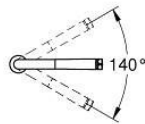

31 615 000 ESSENCE SMARTCONTROL SINK MIXER WITH SMARTCONTROL

PRODUCT DESCRIPTION

- Colour: Chrome
- monobloc installation
- GROHE Long-Life finish
- pull-out spray with laminar
- metal spray
- GROHE Magnetic Docking guarantees easy retraction and smooth docking of the spray head back to the starting position
- GROHE SmartControl push for ON-OFF, turn for volume adjustment from water saving eco mode to Full Flow
- temperature adjustment by turning of mixing valve on body
- swivel tubular spout
- swivel area 140°
- protected against backflow
- flexible connection hoses
- metal fixation set
- Lead and Nickel Free Inner Water Ways

31 615 000 **ESSENCE SMARTCONTROL SINK MIXER WITH SMARTCONTROL**

31 615 000 ESSENCE SMARTCONTROL SINK MIXER WITH SMARTCONTROL

SPARE PARTS, July 2018 – September 2020

- 1: Hand shower (Spare part-nr. 48487000)
- 1.1: Strainer (Spare part-nr. 0676800M)
- 1.2: Non-return valve (Spare part-nr. 08565000)
- 1.3: Flow control set (Spare part-nr. 48470000)
- 2: Shower hose (Spare part-nr. 48488000)
- 3: Mounting set (Spare part-nr. 48477000)
- 4: Support plate (Spare part-nr. 05334000)
- 5: Non-return valve (Spare part-nr. 45881000)
- 6: Strainer (Spare part-nr. 0676800M)