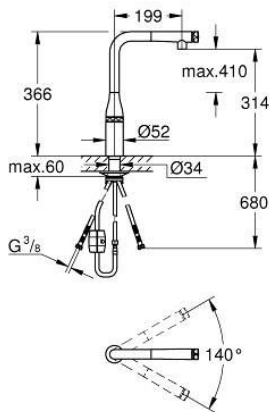

31 615 000 ESSENCE SMARTCONTROL SINK MIXER WITH SMARTCONTROL

PRODUCT DESCRIPTION

- Colour: Chrome
- monobloc installation
- GROHE Long-Life finish
- pull-out spray with laminar
- metal spray
- GROHE Magnetic Docking guarantees easy retraction and smooth docking of the spray head back to the starting position
- GROHE SmartControl push for ON-OFF, turn for volume adjustment from water saving eco mode to Full Flow
- temperature adjustment by turning of mixing valve on body
- swivel tubular spout
- swivel area 140°
- protected against backflow
- flexible connection hoses
- metal fixation set
- Lead and Nickel Free Inner Water Ways

31 615 000 **ESSENCE SMARTCONTROL SINK MIXER WITH SMARTCONTROL**

31 615 000 ESSENCE SMARTCONTROL SINK MIXER WITH SMARTCONTROL

SPARE PARTS, July 2018 – September 2020

- 1: Hand shower (Spare part-nr. 48487000)
- 1.1: Strainer (Spare part-nr. 0676800M)
- 1.2: Non-return valve (Spare part-nr. 08565000)
- 1.3: Flow control set (Spare part-nr. 48470000)
- 2: Shower hose (Spare part-nr. 48488000)
- 3: Mounting set (Spare part-nr. 48477000)
- 4: Support plate (Spare part-nr. 05334000)
- 5: Non-return valve (Spare part-nr. 45881000)
- 6: Strainer (Spare part-nr. 0676800M)