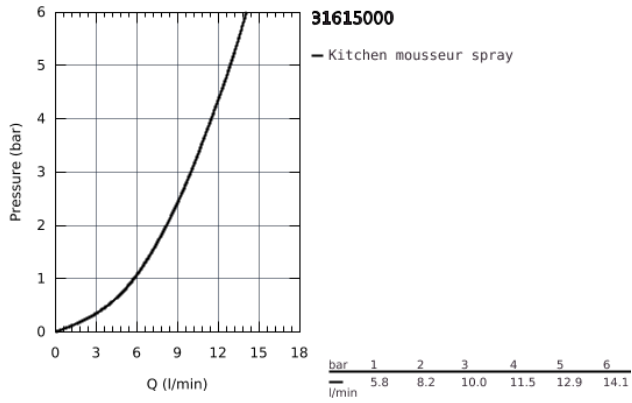

31 615 000 ESSENCE SMARTCONTROL SINK MIXER WITH SMARTCONTROL

PRODUCT DESCRIPTION

- Colour: Chrome
- monobloc installation
- GROHE Long-Life finish
- pull-out spray with laminar
- metal spray
- GROHE Magnetic Docking guarantees easy retraction and smooth docking of the spray head back to the starting position
- GROHE SmartControl push for ON-OFF, turn for volume adjustment from water saving eco mode to Full Flow
- temperature adjustment by turning of mixing valve on body
- swivel tubular spout
- swivel area 140°
- protected against backflow
- flexible connection hoses
- metal fixation set
- Lead and Nickel Free Inner Water Ways

31 615 000 **ESSENCE SMARTCONTROL SINK MIXER WITH SMARTCONTROL**

31 615 000 ESSENCE SMARTCONTROL SINK MIXER WITH SMARTCONTROL

SPARE PARTS, July 2018 – September 2020

- 1: Hand shower (Spare part-nr. 48487000)
- 1.1: Strainer (Spare part-nr. 0676800M)
- 1.2: Non-return valve (Spare part-nr. 08565000)
- 1.3: Flow control set (Spare part-nr. 48470000)
- 2: Shower hose (Spare part-nr. 48488000)
- 3: Mounting set (Spare part-nr. 48477000)
- 4: Support plate (Spare part-nr. 05334000)
- 5: Non-return valve (Spare part-nr. 45881000)
- 6: Strainer (Spare part-nr. 0676800M)