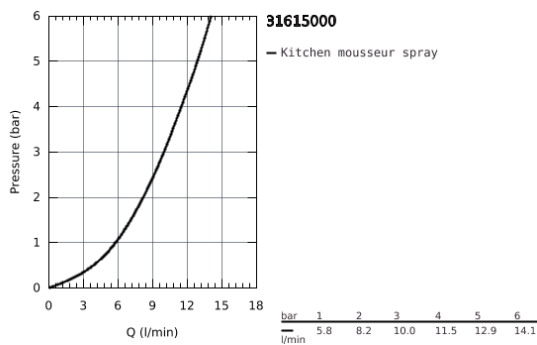

31 615 000 ESSENCE SMARTCONTROL SINK MIXER WITH SMARTCONTROL

PRODUCT DESCRIPTION

- Colour: Chrome
- monobloc installation
- GROHE Long-Life finish
- pull-out spray with laminar
- metal spray
- GROHE Magnetic Docking guarantees easy retraction and smooth docking of the spray head back to the starting position
- GROHE SmartControl push for ON-OFF, turn for volume adjustment from water saving eco mode to Full Flow
- temperature adjustment by turning of mixing valve on body
- swivel tubular spout
- swivel area 140°
- protected against backflow
- flexible connection hoses
- metal fixation set
- Lead and Nickel Free Inner Water Ways

31 615 000 **ESSENCE SMARTCONTROL SINK MIXER WITH SMARTCONTROL**

31 615 000 ESSENCE SMARTCONTROL SINK MIXER WITH SMARTCONTROL

SPARE PARTS, July 2018 – September 2020

- 1: Hand shower (Spare part-nr. 48487000)
- 1.1: Strainer (Spare part-nr. 0676800M)
- 1.2: Non-return valve (Spare part-nr. 08565000)
- 1.3: Flow control set (Spare part-nr. 48470000)
- 2: Shower hose (Spare part-nr. 48488000)
- 3: Mounting set (Spare part-nr. 48477000)
- 4: Support plate (Spare part-nr. 05334000)
- 5: Non-return valve (Spare part-nr. 45881000)
- 6: Strainer (Spare part-nr. 0676800M)